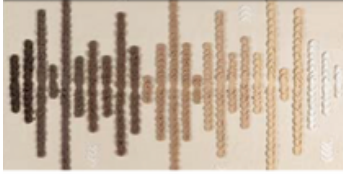

MAPEI GROUT AND CAULK

HIGH-ENERGY

5220 Eggshell (formerly White)	5049 Light Almond	5006 Harvest	5044 Pale Umber
5005 Chamois	5042 Mocha	5004 Bahama Beige	5007 Chocolate