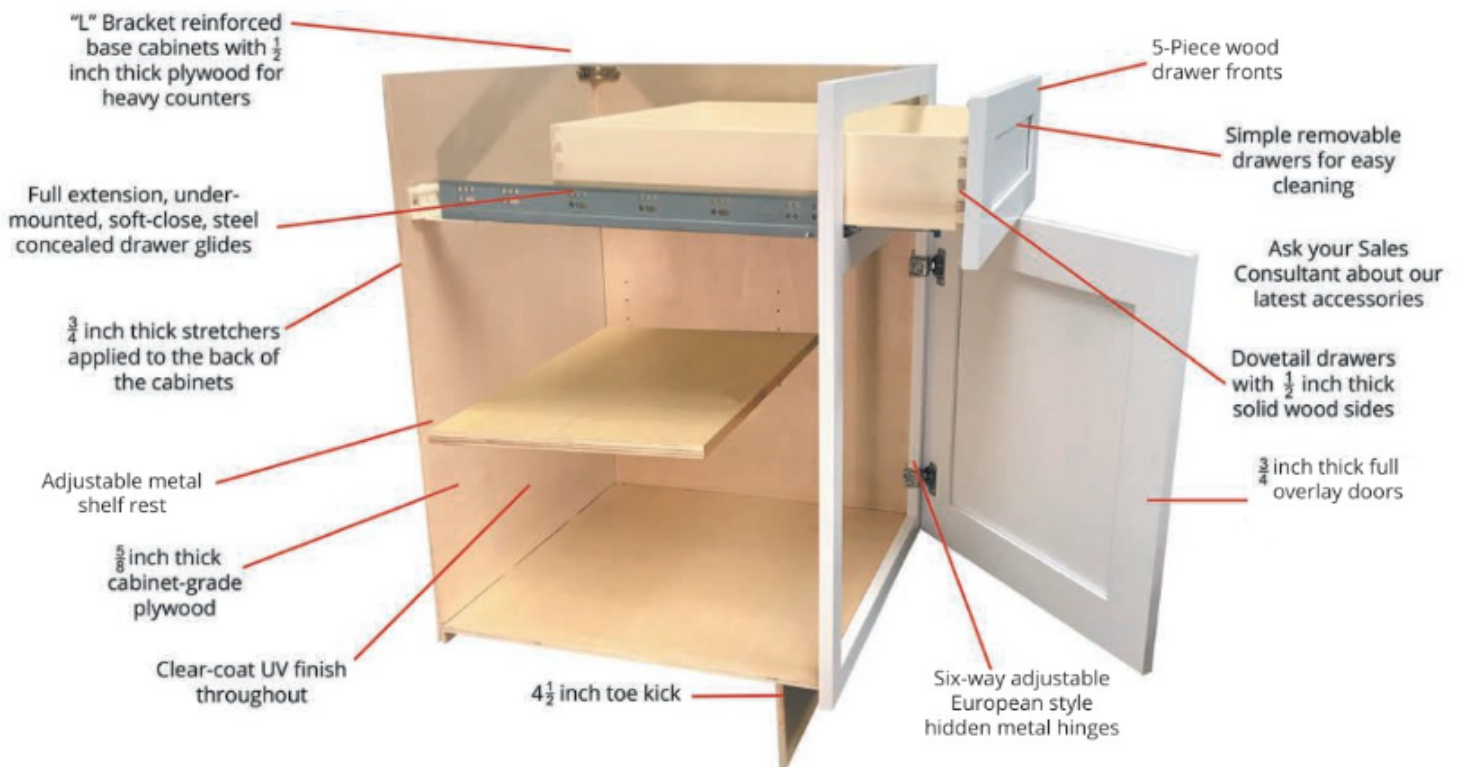

CRAFTSMAN 2 CABINRY OPTIONS

CABINET FEATURES