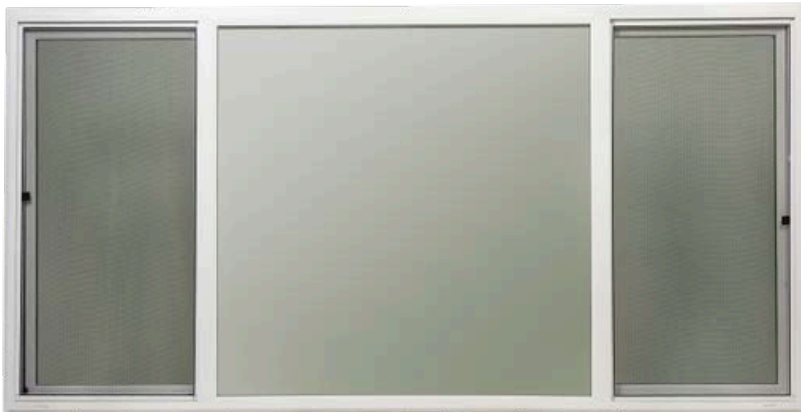

Whole Home
WINDOWS

3855 W. Glendale Ave. Phoenix, AZ 85051

(623) 930-7700

www.pjh-construction.com

TABLE OF CONTENTS

3	4000 Series White Vinyl
4	4000 Series Almond Vinyl
5	5000 Series Black Capstock Vinyl
6	Milgard White V150 White Vinyl
7	Milgard White V150 Adobe Vinyl
8	Aluminum Windows Mf2 Bronze
9	Skylights and Fans
11	Mezzo Vinyl Windows
14	Online Visualizer

**VINYL WINDOWS 4000 SERIES WHITE
LOWE OVER CLEAR OR OBSCURED**

Opens Left to Right

Single Hung

**Double Opens Left to Right,
Middle is Stationary**

Double Single Hung

**Picture Window (doesn't open) or
Pivot Window (pivots to open)**

**VINYL WINDOWS 5000 SERIES BLACK
LOWE OVER CLEAR OR OBSCURED**

Opens Left to Right

Single Hung

Double Opens Left to Right, Middle is Stationary

**VINYL WINDOWS MILGARD WHITE V150
MAXLOWE OVER CLEAR OR OBSURED**

MEZZO VINYL WINDOWS

Grid Options

Decorative grids lend an added measure of style and dimension to your windows. All grids are enclosed within the insulated glass unit for easy cleaning. Select a grid profile and pattern to achieve your ideal finished look. Designer grids are also available for design flexibility.