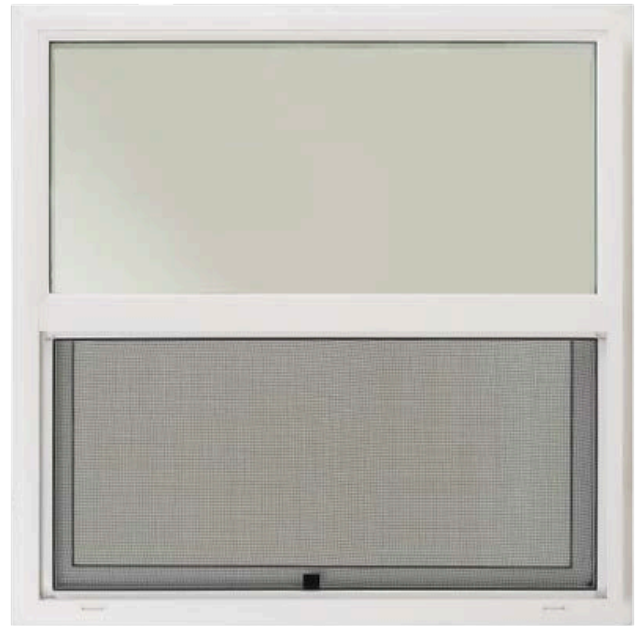

**VINYL WINDOWS 4000 SERIES WHITE
LOWE OVER CLEAR OR OBSCURED**

Opens Left to Right

Single Hung

**Double Opens Left to Right,
Middle is Stationary**

Double Single Hung

**Picture Window (doesn't open) or
Pivot Window (pivots to open)**

**VINYL WINDOWS 4000 SERIES ALMOND
LOWE OVER CLEAR OR OBSCURED**

Opens Left to Right

Single Hung

Double Opens Left to Right, Middle is Stationary

**Picture Window (doesn't open) or
Pivot Window (pivots to open)**

**VINYL WINDOWS 5000 SERIES BLACK
LOWE OVER CLEAR OR OBSCURED**

Opens Left to Right

Single Hung

Double Opens Left to Right, Middle is Stationary

**VINYL WINDOWS MILGARD WHITE V150
MAXLOWE OVER CLEAR OR OBSURED**

MEZZO VINYL WINDOWS

Grid Options

Decorative grids lend an added measure of style and dimension to your windows. All grids are enclosed within the insulated glass unit for easy cleaning. Select a grid profile and pattern to achieve your ideal finished look. Designer grids are also available for design flexibility.