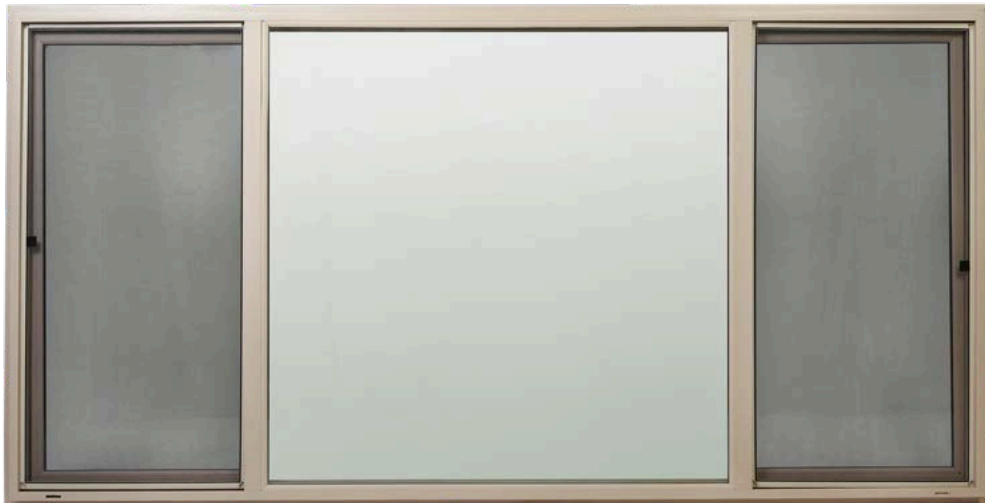

**VINYL WINDOWS 4000 SERIES WHITE
LOWE OVER CLEAR OR OBSCURED**

Opens Left to Right

Single Hung

**Double Opens Left to Right,
Middle is Stationary**

Double Single Hung

**Picture Window (doesn't open) or
Pivot Window (pivots to open)**

**VINYL WINDOWS 4000 SERIES ALMOND
LOWE OVER CLEAR OR OBSCURED**

Opens Left to Right

Single Hung

Double Opens Left to Right, Middle is Stationary

**Picture Window (doesn't open) or
Pivot Window (pivots to open)**

**VINYL WINDOWS 5000 SERIES BLACK
LOWE OVER CLEAR OR OBSCURED**

Opens Left to Right

Single Hung

Double Opens Left to Right, Middle is Stationary

**VINYL WINDOWS MILGARD WHITE V150
MAXLOWE OVER CLEAR OR OBSURED**

MEZZO VINYL WINDOWS

Grid Options

Decorative grids lend an added measure of style and dimension to your windows. All grids are enclosed within the insulated glass unit for easy cleaning. Select a grid profile and pattern to achieve your ideal finished look. Designer grids are also available for design flexibility.